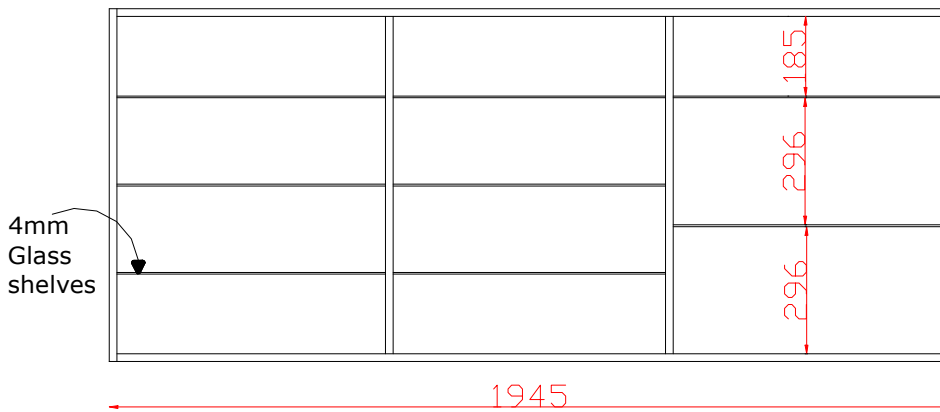

# Finishing Touches

Kitchens.Bathrooms.Interiors

EXTERNAL ELEVATION

INTERNAL ELEVATION

SIDE ELEVATION

12/8 Tower Pl. Edinburgh EH6 7BZ

Tel: 07711 923 915

Email: [finishing.touches@rocketmail.com](mailto:finishing.touches@rocketmail.com)