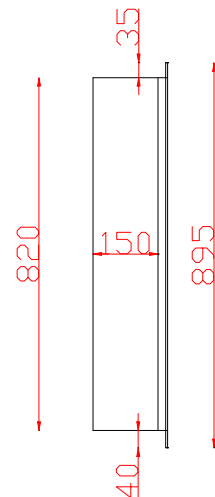

# Finishing Touches

Kitchens.Bathrooms.Interiors

EXTERNAL ELEVATION

INTERNAL ELEVATION

SIDE ELEVATION

12/8 Tower Pl. Edinburgh EH6 7BZ

Tel: 07711 923 915

Email: [finishing.touches@rocketmail.com](mailto:finishing.touches@rocketmail.com)